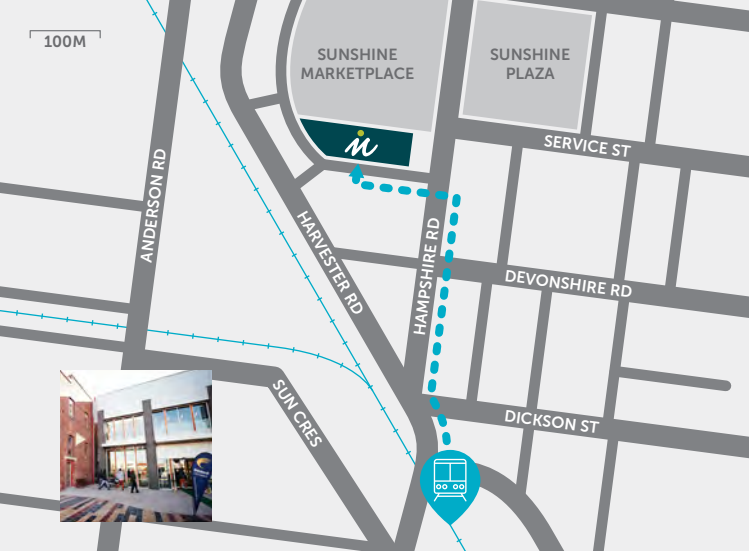

travelling to Sunshine

train

travelling by train

The Sunbury line will take you to Sunshine train station.

Depending on which station you catch this train from, the train may also be displayed as a Watergardens or Sydenham line train.

Inclusion Melbourne is a 7 minute walk (550 metres).

accessibility

A lift is available for access to the first floor.

The lift is located to the left of the ground floor reception.

Inclusion Melbourne Sunshine is strictly a non-smoking site.